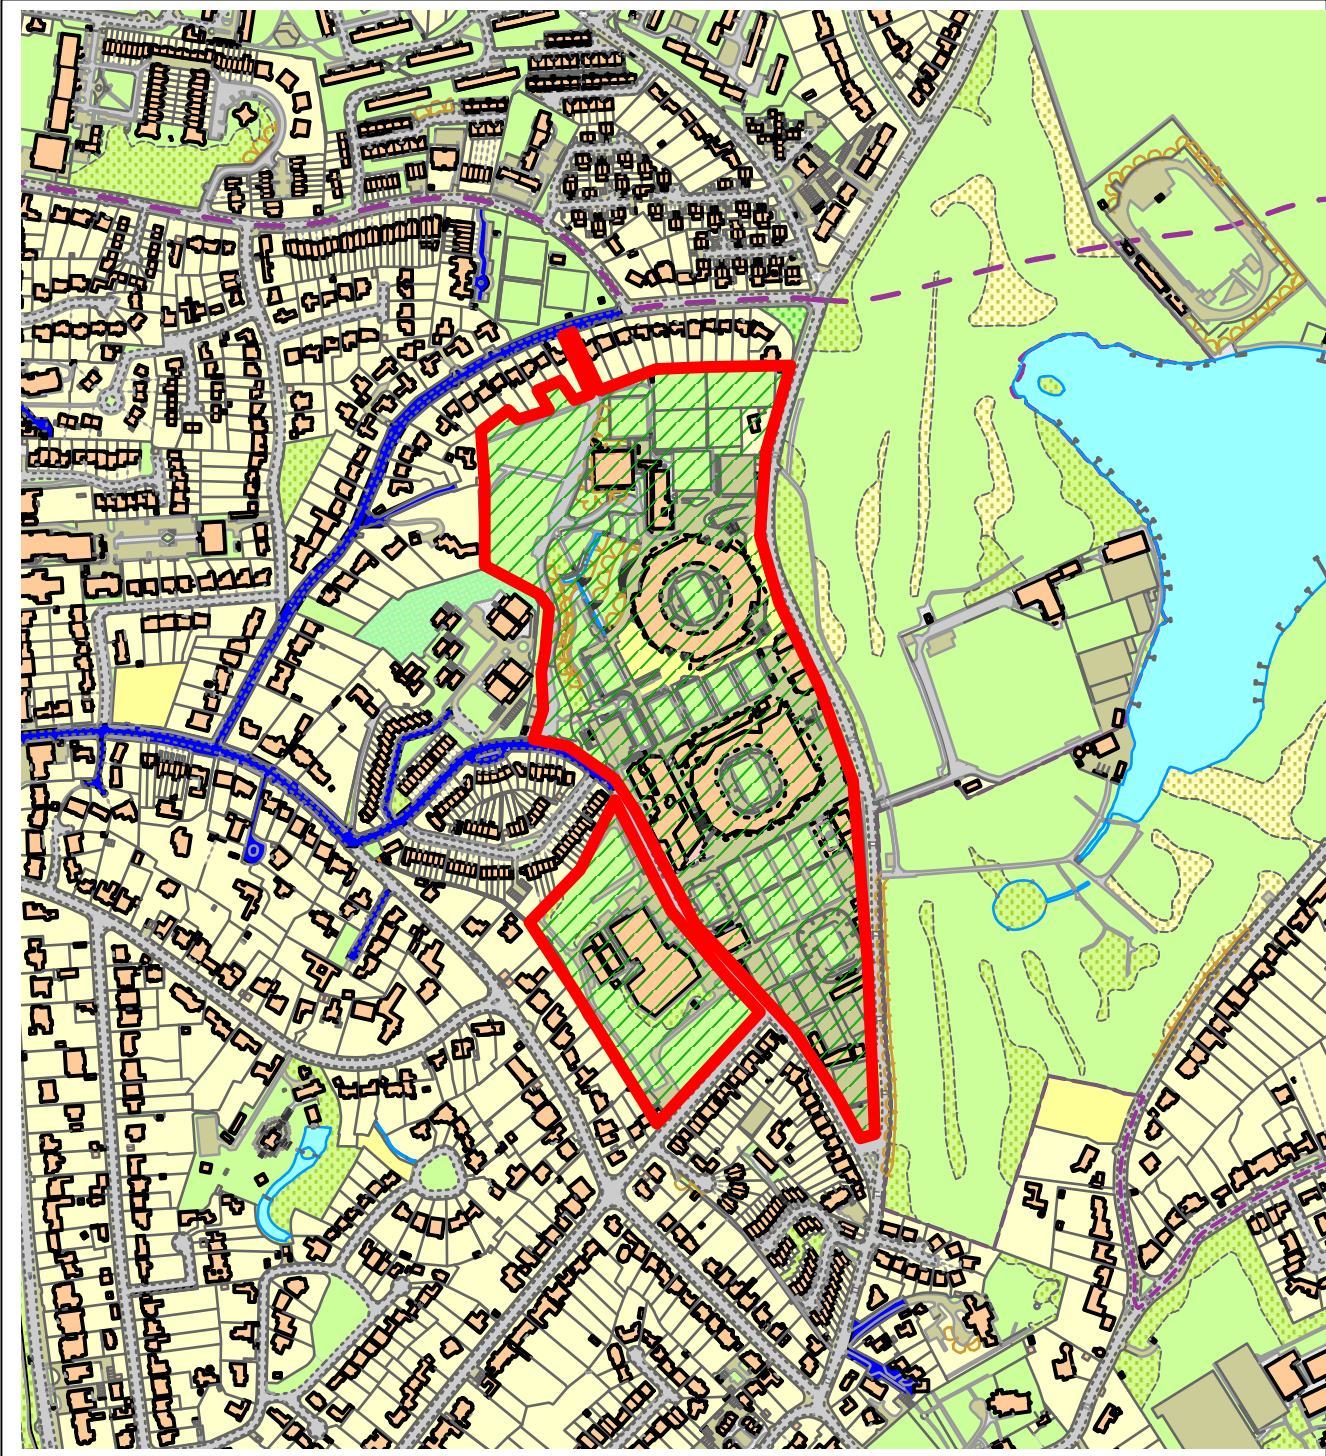

NORTHGATE SE GIS Print Template

This material has been reproduced from Ordnance Survey digital map data with the permission of the controller of Her Majesty's Stationery Office, © Crown Copyright.

This page is intentionally left blank